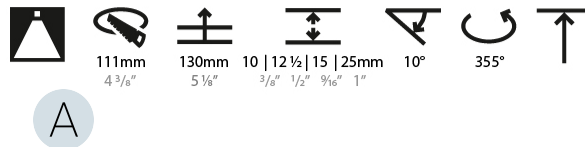

ELECTRICAL

Lamp Type: LED (Zhaga Standard)
Input Wattage (W): 15.5
Total Output Wattage (W): 14.5
Dimming: Tri-Mode (Non-Dimming and Phase Dimming (120Vac only) and 0-10V Dimming)
Driver Included: No
Driver Location: Recessed Housing
Driver Type: Constant Current - Universal
Driver Class: Class 2
Housing: See components
Input Voltage (V): 120 - 277
Constant Current (MA): 500

LED

Number of LEDs: 1
Color Temperature (°K): 2700 / 3000 / 3500 / 4000
Max. Delivered Lumen (lm): 940 / 980 / 1029 / 1050
Nominal Lumen (lm): 1386 / 1438 / 1511 / 1542
CRI: >90 CRI
Efficiency (%): 87.9 / 88.4 / 87.9
Lamp Life (hrs): 50000
Upon Request: RGB-W Tunable White Special Color Temperature Special LED

OPTICAL

Reflector: 20 / 40 / 60
Adjustability: Rotational 355°; Tilt 10°
Upon Request: Special Beam Angles

RATINGS AND CERTIFICATIONS

Zaneen Group Inc. © 2024, T 1800-388-3382, F 416-247-9319, www.zaneen.com
Certified By: Certified for North American Standards
Available for international specifications by adding "INT" at the end of the existing Model #. For assistance on 'custom' specifications, contact zteam@zaneen.com.
IP Rating: IP20
If a conflict occurs to supply the best product, we reserve the right to change specifications or materials without notice. The most recent specification sheets are found at zaneen.com