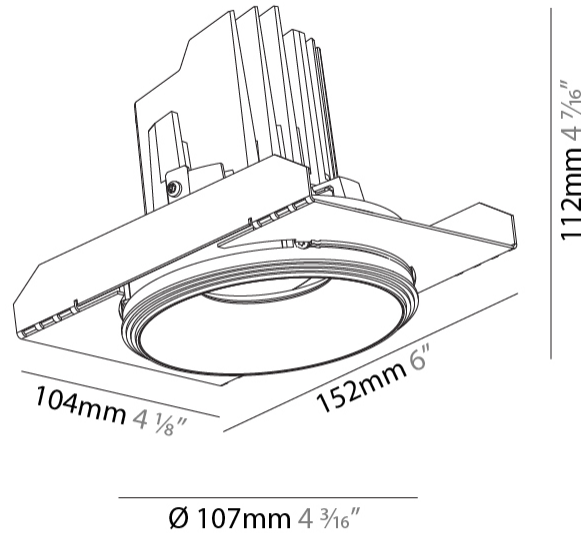

ELECTRICAL

Lamp Type: LED (Zhaga Standard)
Input Wattage (W): 15.5
Total Output Wattage (W): 14.5
Dimming: Tri-Mode (Non-Dimming and Phase Dimming (120Vac only) and 0-10V Dimming)
Driver Included: No
Driver Location: Recessed Housing
Driver Type: Constant Current - Universal
Driver Class: Class 2
Housing: See components
Input Voltage (V): 120 - 277
Constant Current (MA): 500

LED

Number of LEDs: 1
Color Temperature (°K): 2700 / 3000 / 3500 / 4000
Max. Delivered Lumen (lm): 940 / 980 / 1029 / 1050
Nominal Lumen (lm): 1386 / 1438 / 1511 / 1542
CRI: >90 CRI
Efficiency (%): 87.9 / 88.4 / 87.9
Lamp Life (hrs): 50000
Upon Request: RGB-W Tunable White Special Color Temperature Special LED

OPTICAL

Reflector: 20 / 40 / 60
Adjustability: Rotational 355°; Tilt 10°
Upon Request: Special Beam Angles

RATINGS AND CERTIFICATIONS

Zaneen Group Inc. © 2024, T 1800-388-3382, F 416-247-9319, www.zaneen.com
Certified By: Certified for North American Standards
Available for international specifications by adding "INT" at the end of the existing Model #. For assistance on 'custom' specifications, contact zteam@zaneen.com.
IP Rating: IP20
If a conflict occurs to supply the best product, we reserve the right to change specifications or materials without notice. The most recent specification sheets are found at zaneen.com