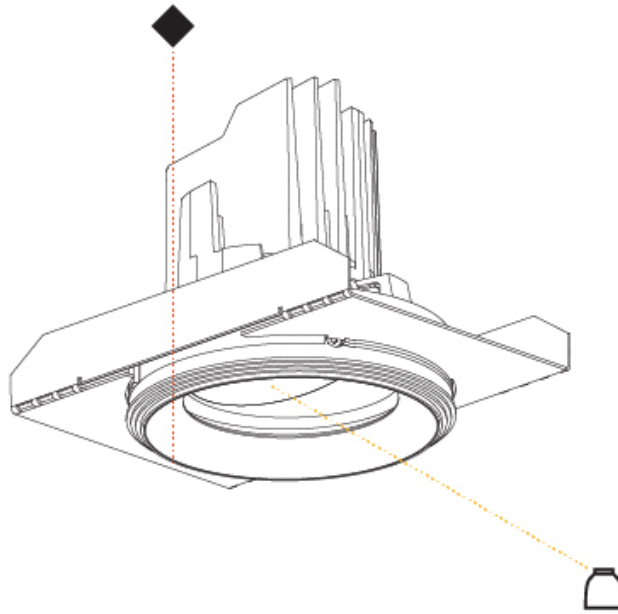

BIONIQ ROUND SEMI ADJUSTABLE TRIMLESS

A35200-

PROJECT _____

TYPE _____

SPECIFIER _____

QUANTITY _____

DATE _____

BIONIQ SQUARE ADJUSTABLE COMFORT TRIMLESS